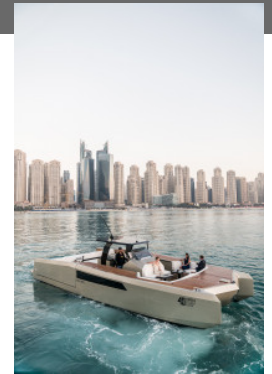

Specifications

Boat Details

Price	POA	Boat Brand	SUNREEF YACHTS
Model	40 Open	Length	12.19
Year	2024	Category	Motor & Power Boats
Hull Style	Multi	Hull Type	GRP
Power Type	Power	Stock Number	RWMSTKJL8765
Condition	New	State	Queensland
Suburb	MAIN BEACH	Engine Make	

Disclaimer

Our company offers the details of this vessel in good faith but cannot guarantee or warrant the accuracy of this information nor warrant the condition of the vessel. A buyer should instruct his agents and/or surveyors to investigate such details buyer desires validated. This vessel is offered subject to prior sale, price change or withdrawal without notice.